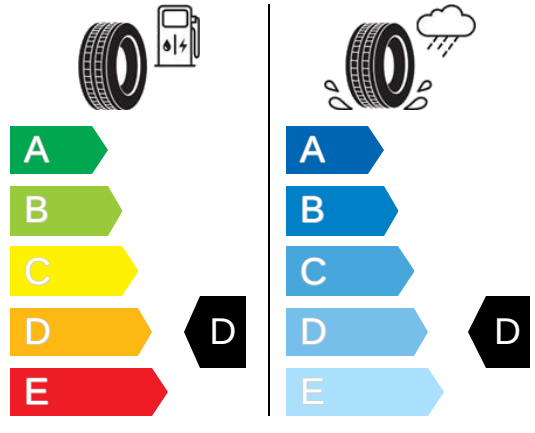

# ENERG

SUPPLIER'S NAME CONTINENTAL

Size 235/65 R 17 104H

2020/740