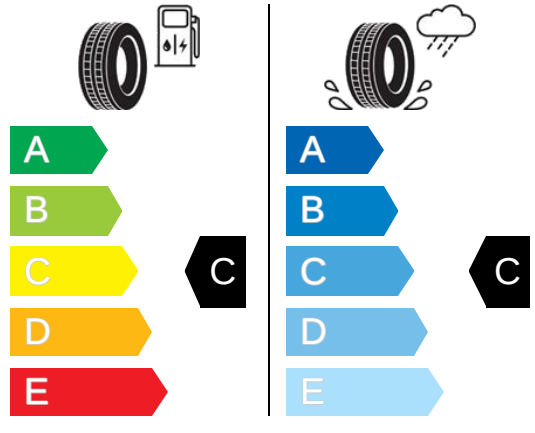

ENERG

SUPPLIER'S NAME CONTINENTAL

Size 235/50 R 18 97H

2020/740