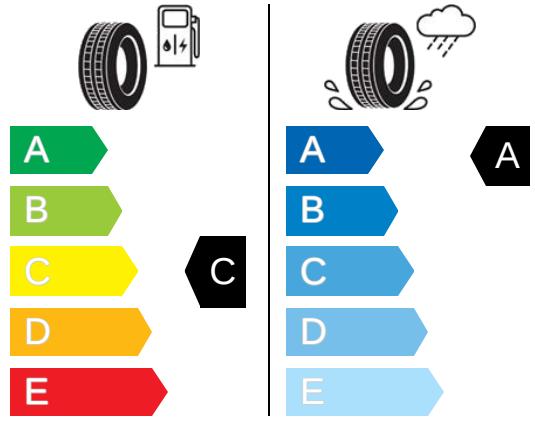

SUPPLIER'S NAME CONTINENTAL

Size 235/45 R 17 94Y

2020/740