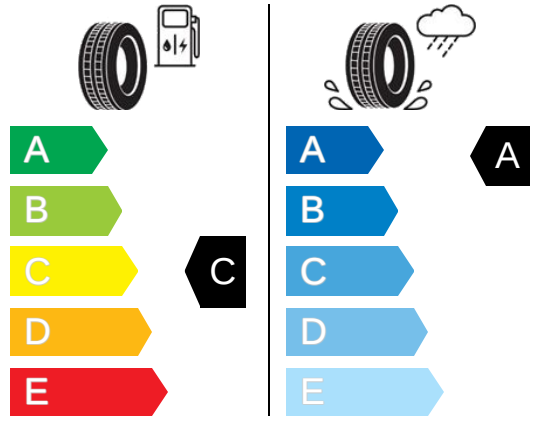

ENERG

SUPPLIER'S NAME CONTINENTAL

Size 235/45 R 17 94Y

2020/740