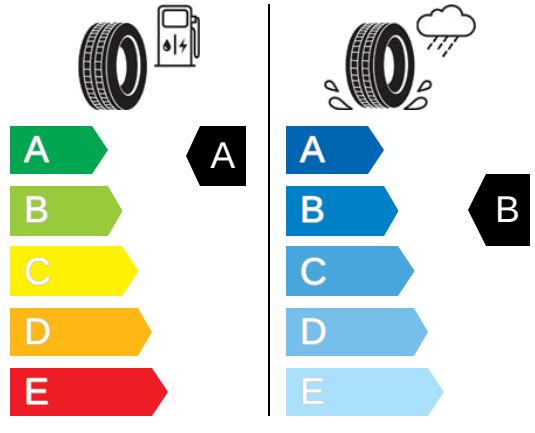

SUPPLIER'S NAME GOODYEAR

Size 205/55 R 16 91V

2020/740