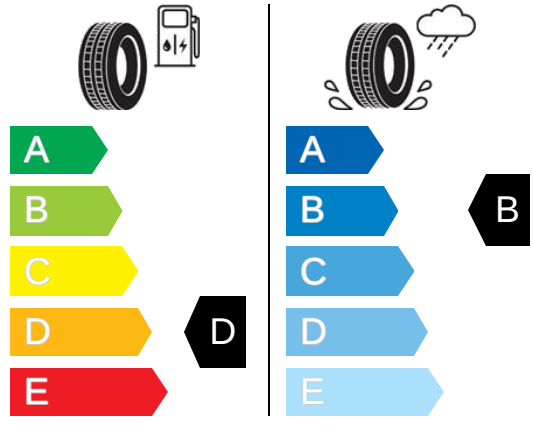

SUPPLIER'S NAME **DUNLOP**

Size **255/35 R 20 97Y**

2020/740