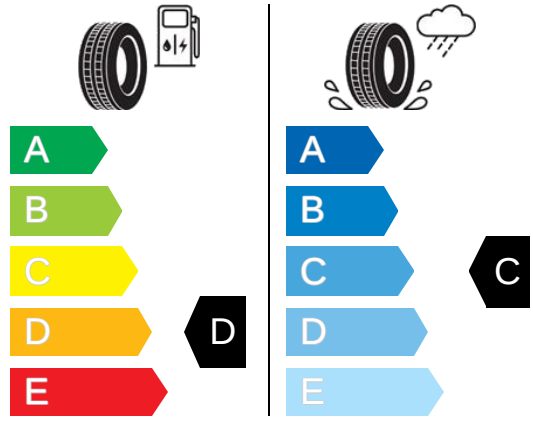

ENERG

SUPPLIER'S NAME DUNLOP

Size 225/55 R 17 97Y

2020/740