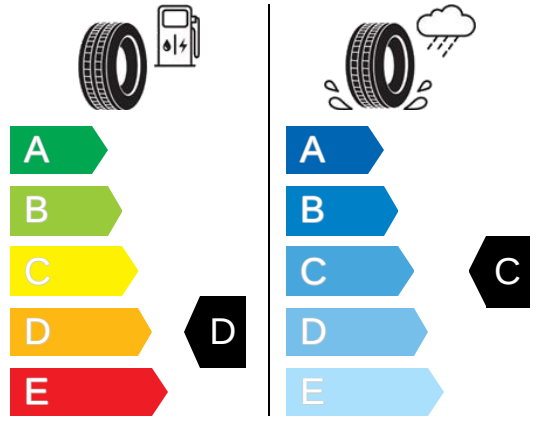

# ENERG

SUPPLIER'S NAME DUNLOP

Size 225/55 R 17 97Y

2020/740