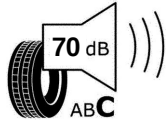

# ENERG

SUPPLIER'S NAME DUNLOP

Size 225/55 R 17 97Y

2020/740