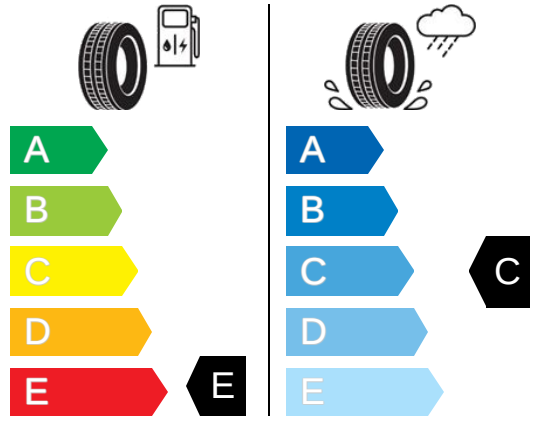

# ENERG

SUPPLIER'S NAME DUNLOP

Size 235/65 R 17 104H

2020/740