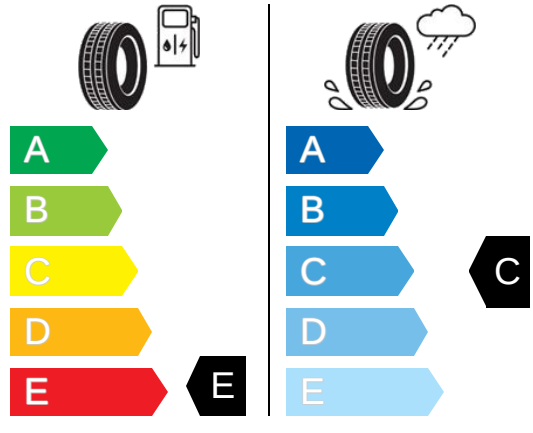

ENERG

SUPPLIER'S NAME DUNLOP

Size 235/65 R 17 104H

2020/740