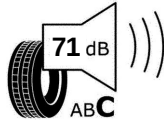

ENERG

SUPPLIER'S NAME

MOTRIO

Size

195/65 R 15 91H

2020/740