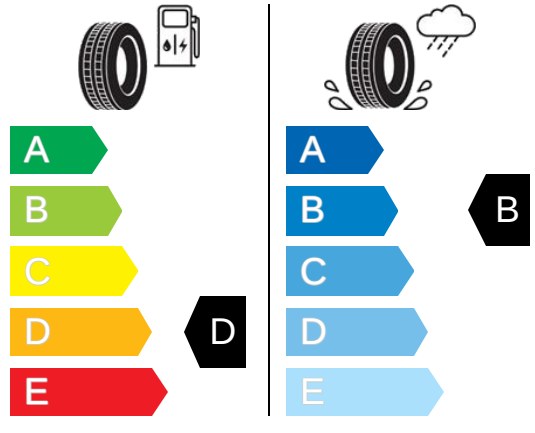

ENERG

SUPPLIER'S NAME

MOTRIO

Size

195/65 R 15 91H

2020/740