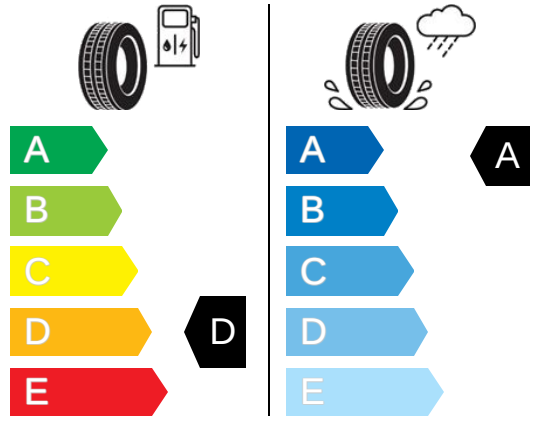

SUPPLIER'S NAME **DUNLOP**

Size **225/45 R 17 91Y**

2020/740