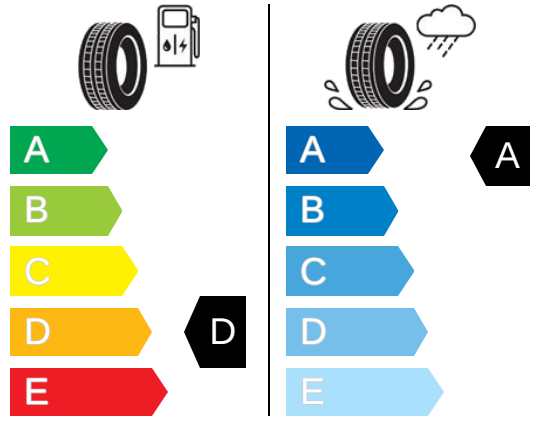

ENERG

SUPPLIER'S NAME DUNLOP

Size 225/45 R 17 91Y

2020/740