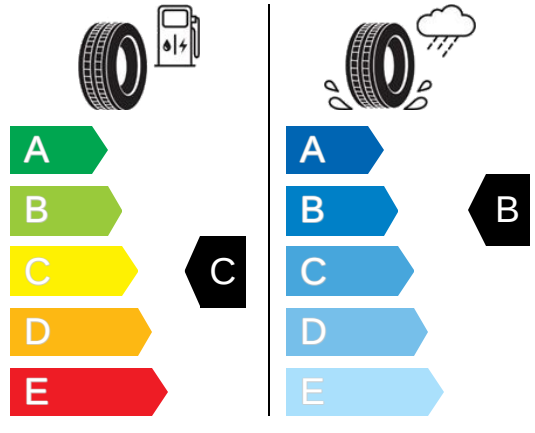

# ENERG

SUPPLIER'S NAME GOODYEAR

Size 245/45 R 18 100Y

2020/740